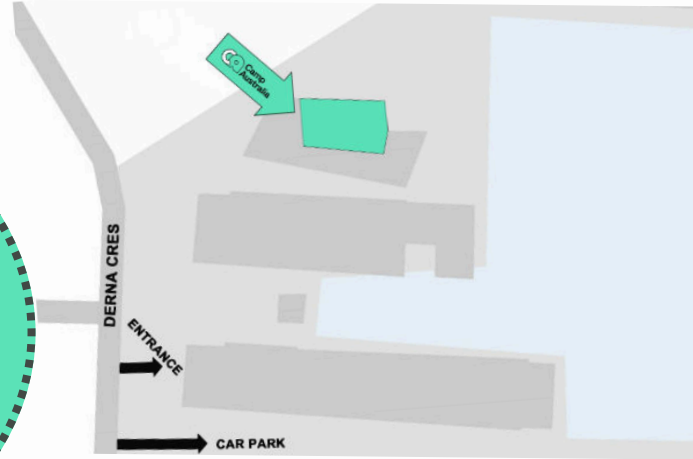

Camp Australia

Out of School Hours Care

Lalor North
Primary School

AVAILABLE:

- **Before school** 7am - 8:35am
- **After school** 3:30pm - 6pm
- **Pupil-free days** 7am - 6pm

** School holiday programs are run off-site*